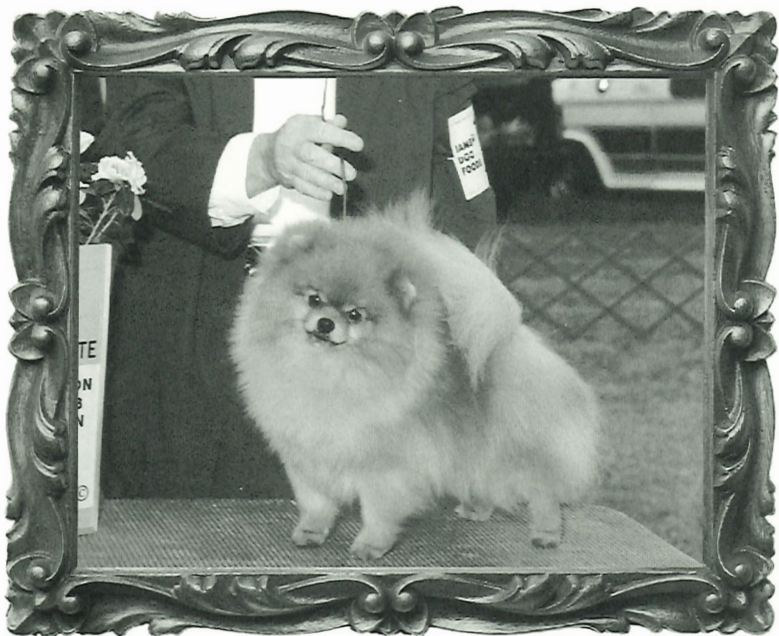

Ch. Bev-Nor's Something Special

May Morning Social Lion
Ch. Theldun's Almond Fudge
Ch. Dunn's Little Tina Preshus
Sire: Ch. Bev-Nor's Toasted Fudge
Ch. Lennis's-Tar-Baby-Of-Great-Elms
Bev-Nor's Sweet and Sassy
Britton's Little Miss Muffet
Ch. Bev-Nor's Something Special
Ch. Great Elms Timstopper Too
Great Elms Bobby Beam
Great Elms Dolly
Dam: Great Elms April of Lenette
Tomanoll's Pacman O'Queenaire
Tomanoll's June Bug
Bradley's Winsome Wendy

"Something Special" a beautiful tribute to his sire-The Imortal Multi BIS SISA Ch. Bev-Nors Toasted Fudge. Thanks always to my friend Beverly Norris for leaving me a legacy of kids to work with...Beautifully linebred. Puppies available occasionally to those that appreciate the family. Where the Bev-Nor's Boys Family Tradition lives on and on.....

D. Stephen Turner · 405 Rock Valley Road · Frank P. Jackson
Holyoke, MA 01040-041
413-538-7683